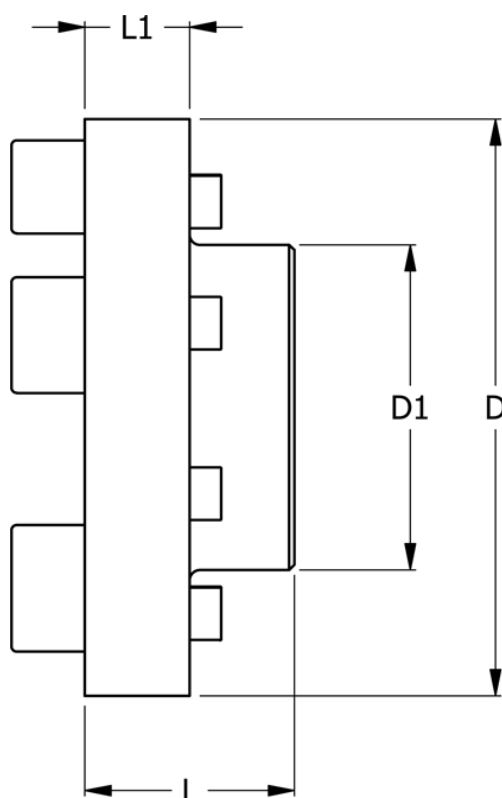

Article number: 330648023A
Description: Coupling N-Eupex str. 480
Part 2 & 3 without bore

Measures

D	= 480
D1	= 300
L	= 190
L1	= 65
Max bore	= 180
Torque (N m)	= 16600